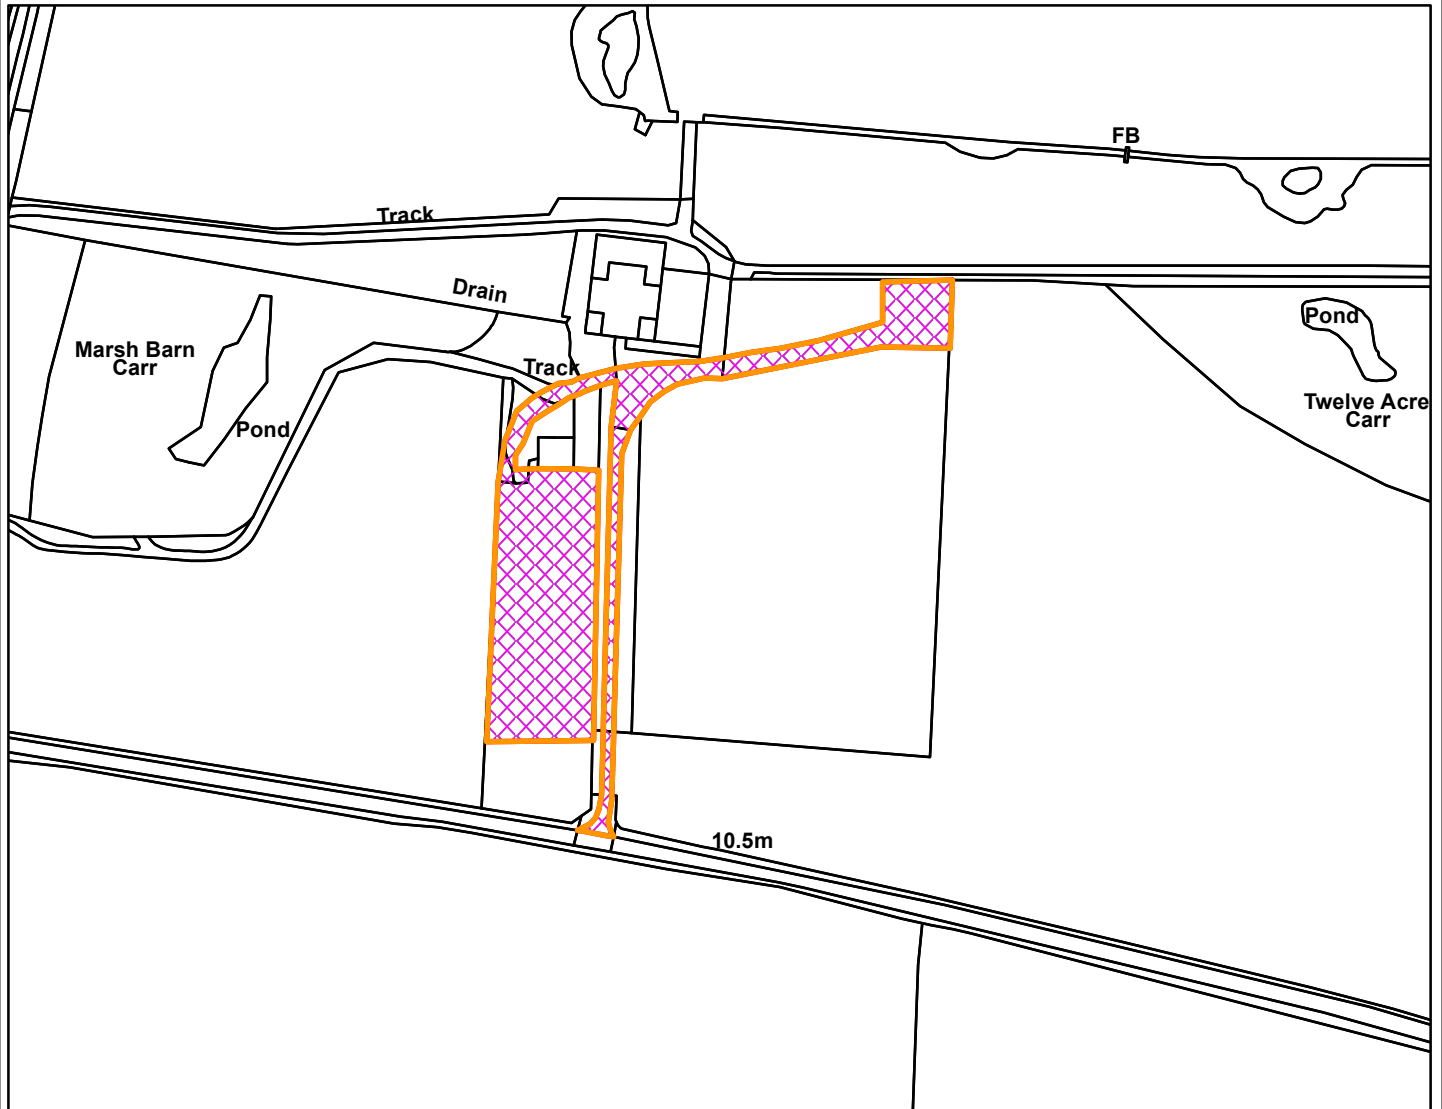

23/00739/F

Borough Council of
King's Lynn &
West Norfolk

Marsh Farm Main Road Burnham Deepdale PE31 8DD

Legend

Scale: 1:2,500

Reproduced from the Ordnance Survey map with permission of the Controller of His Majesty's Stationery Office © Crown Copyright 2023.

Unauthorised reproduction infringes Crown Copyright and may lead to prosecution or civil proceedings.

Organisation	BCKLWN
Department	Department
Comments	
Date	21/02/2024
MSA Number	0100024314